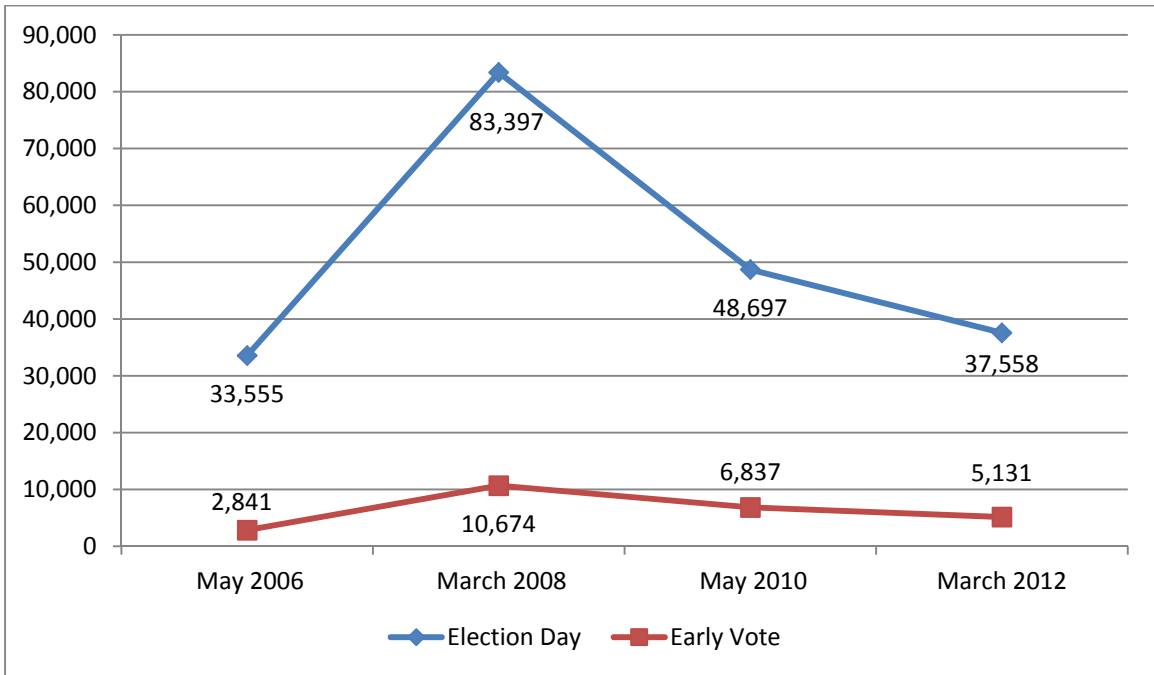

- 38 Not Registered 1 Out of County 40 Wrong Precinct 1 No Printed Name 3 No ID

Voter Registration Trends in Even-Year Primary Elections: 2006-2012

Election Turnout in Even-Year Primary Elections: 2006-2012

Early Voting Compared to Election Day Ballots in Even-Year Primary Elections: 2006-2012

In-Person Early Voting Compared to Vote by Mail in Even-Year Primary Elections: 2006-2012

Voter Registration Trends in Even-Year Primary Elections: 2008-2012