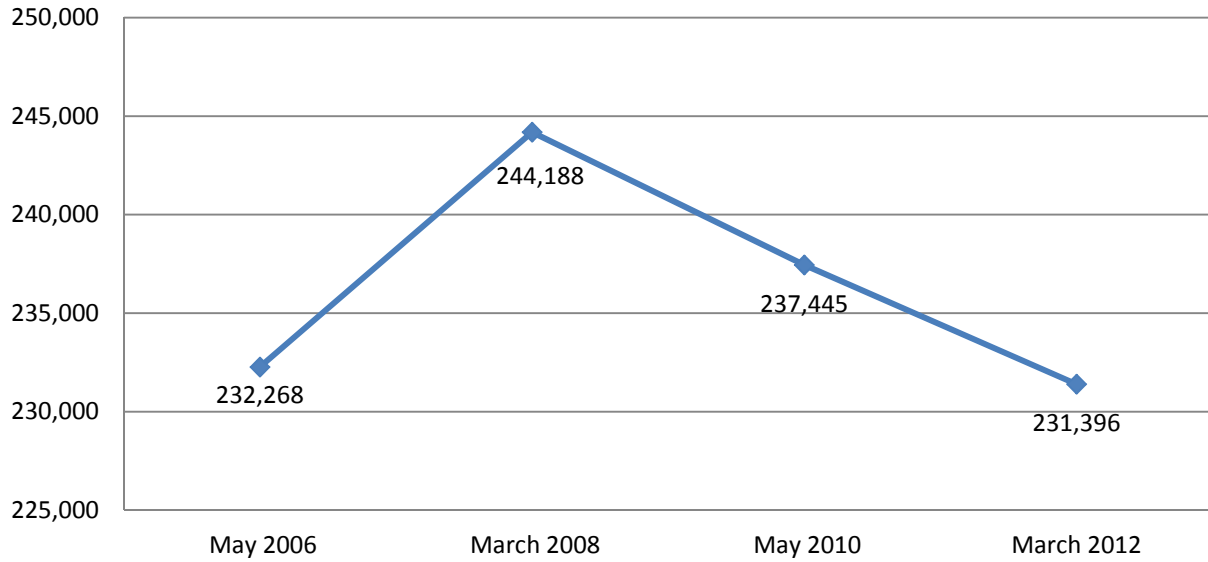

Total Registered Voters: 231,396

- 12,809 Democrat 34,413 Republican 184,174 Nonpartisan/Other

Ballots Cast by Ballot Type: 42,689

- 3,770 Democrat (8.9%) 38,625 Republican (90.47%) 294 Nonpartisan/Other (.69%)

Challenged Absentee Ballots: 41

- 16 Ballot not in ID Envelope 3 No Date of Birth 3 ID Envelope Missing 6 No ID 10 Late Ballot 1 Signature Missing 2 Undeliverable Ballot

Valid Provisional Ballots: 343

Challenged Provisional Ballots: 83

- 38 Not Registered 1 Out of County 40 Wrong Precinct 1 No Printed Name 3 No ID

Voter Registration Trends in Even-Year Primary Elections: 2006-2012

Election Turnout in Even-Year Primary Elections: 2006-2012