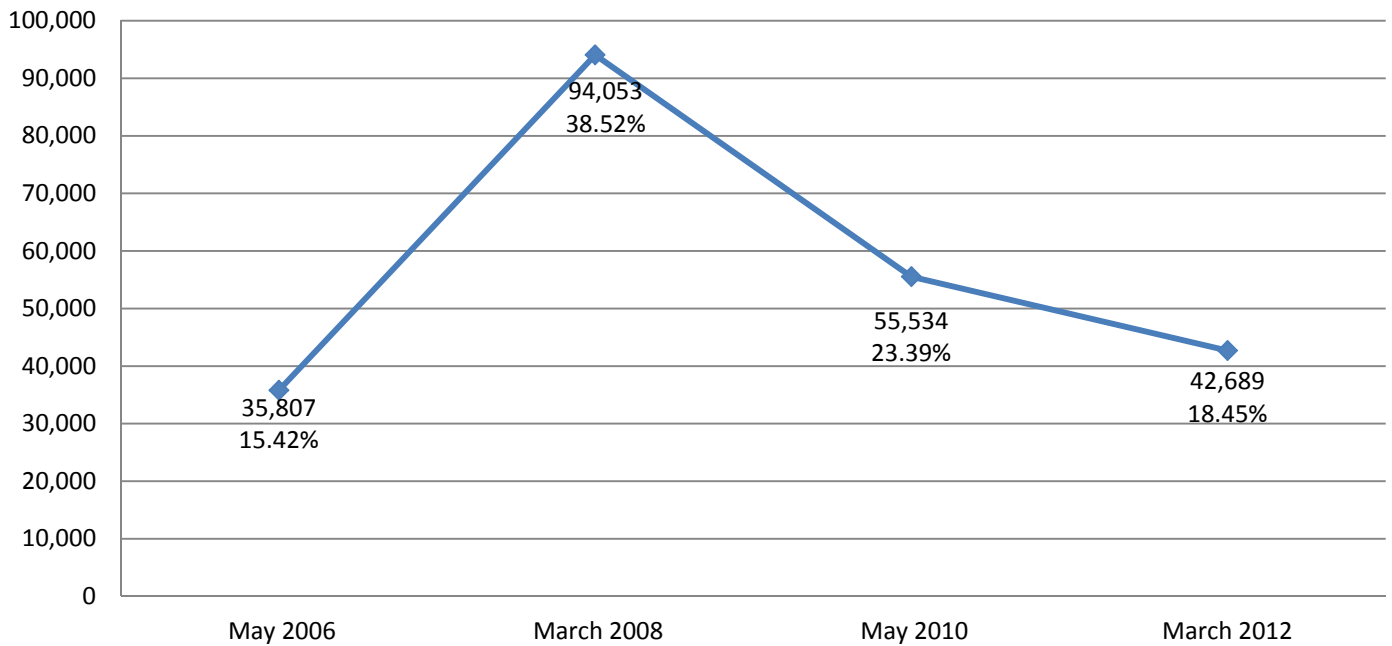

Challenged Absentee Ballots: 41

- 16 Ballot not in ID Envelope 3 No Date of Birth 3 ID Envelope Missing 6 No ID 10 Late Ballot 1 Signature Missing 2 Undeliverable Ballot

Valid Provisional Ballots: 343

Challenged Provisional Ballots: 83

- 38 Not Registered 1 Out of County 40 Wrong Precinct 1 No Printed Name 3 No ID

Voter Registration Trends in Even-Year Primary Elections: 2006-2012

Election Turnout in Even-Year Primary Elections: 2006-2012