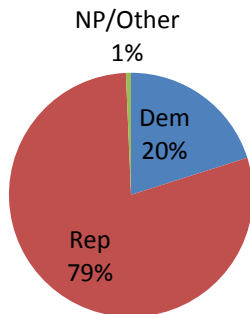

March 6, 2012 Post Election Profile

299 Precincts in the Election 100 Polling Locations

46 Districts

- 7 Municipal 6 Village 13 Township 20 School

82 Candidates

3 Issues

- 1 School 2 Local Option

18.45% Turnout 42,689 Ballots Cast 37,558 Ballots cast on Election Day 5,131 Ballots cast Early 343 Valid Provisional Ballots Cast

In-Person Early Voters: 1,691

Vote by Mail Ballots Requested: 3,718

- 747 Democrat 2,946 Republican 15 Nonpartisan 10 Minor Party

Vote by Mail Ballots Returned: 3,441

- 682 Democrat 2,736 Republican 15 Nonpartisan 8 Minor Party

Total Registered Voters: 231,396

- 12,809 Democrat 34,413 Republican 184,174 Nonpartisan/Other

Ballots Cast by Ballot Type: 42,689

- 3,770 Democrat (8.9%) 38,625 Republican (90.47%) 294 Nonpartisan/Other (.69%)