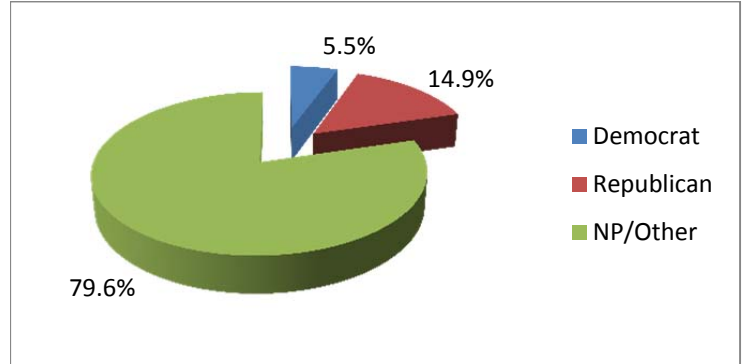

In-Person Early Voters: 1,691

Vote by Mail Ballots Requested: 3,718

- 747 Democrat 2,946 Republican 15 Nonpartisan 10 Minor Party

Vote by Mail Ballots Returned: 3,441

- 682 Democrat 2,736 Republican 15 Nonpartisan 8 Minor Party

Total Registered Voters: 231,396

- 12,809 Democrat 34,413 Republican 184,174 Nonpartisan/Other

Ballots Cast by Ballot Type: 42,689

- 3,770 Democrat (8.9%) 38,625 Republican (90.47%) 294 Nonpartisan/Other (.69%)