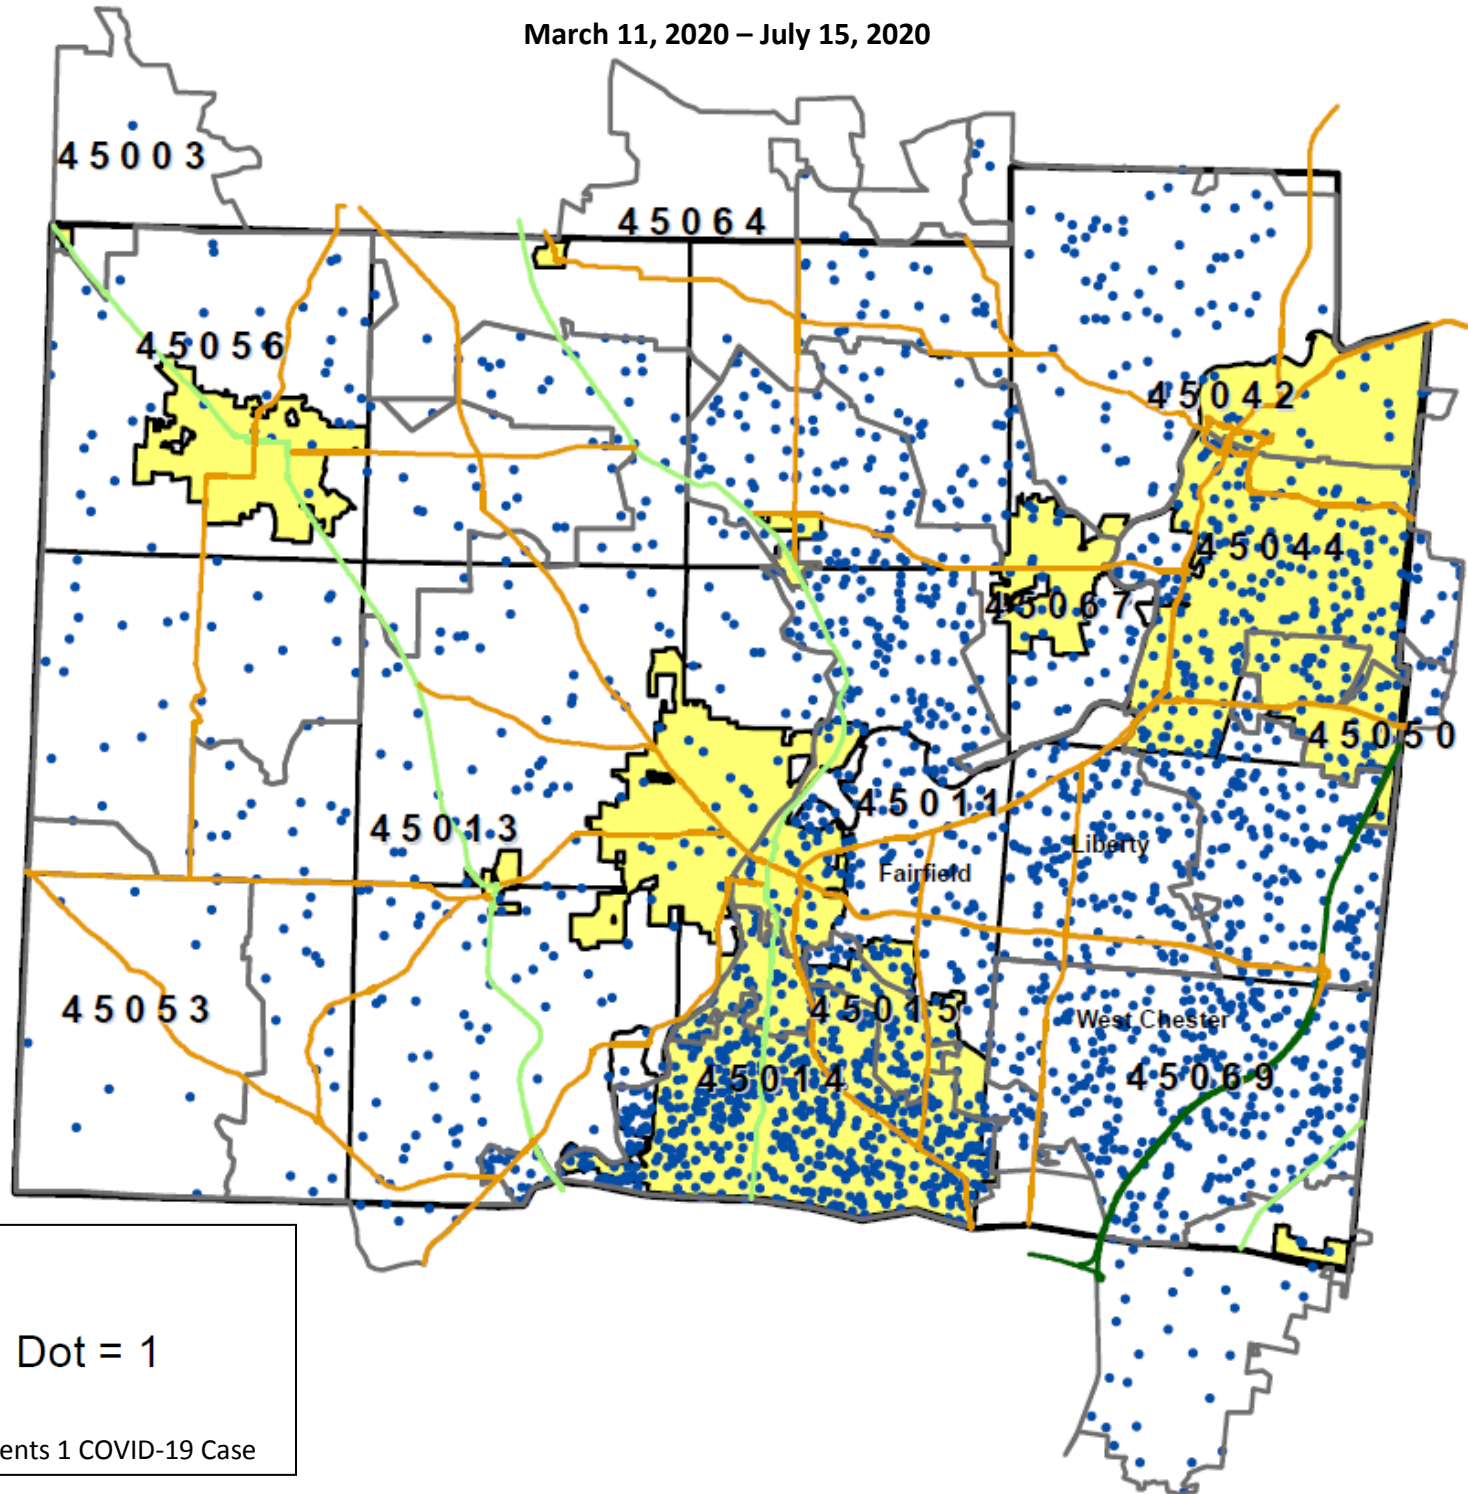

Butler County COVID-19 Cases

March 11, 2020 – July 15, 2020

Legend

 1 Dot = 1

Each dot represents 1 COVID-19 Case